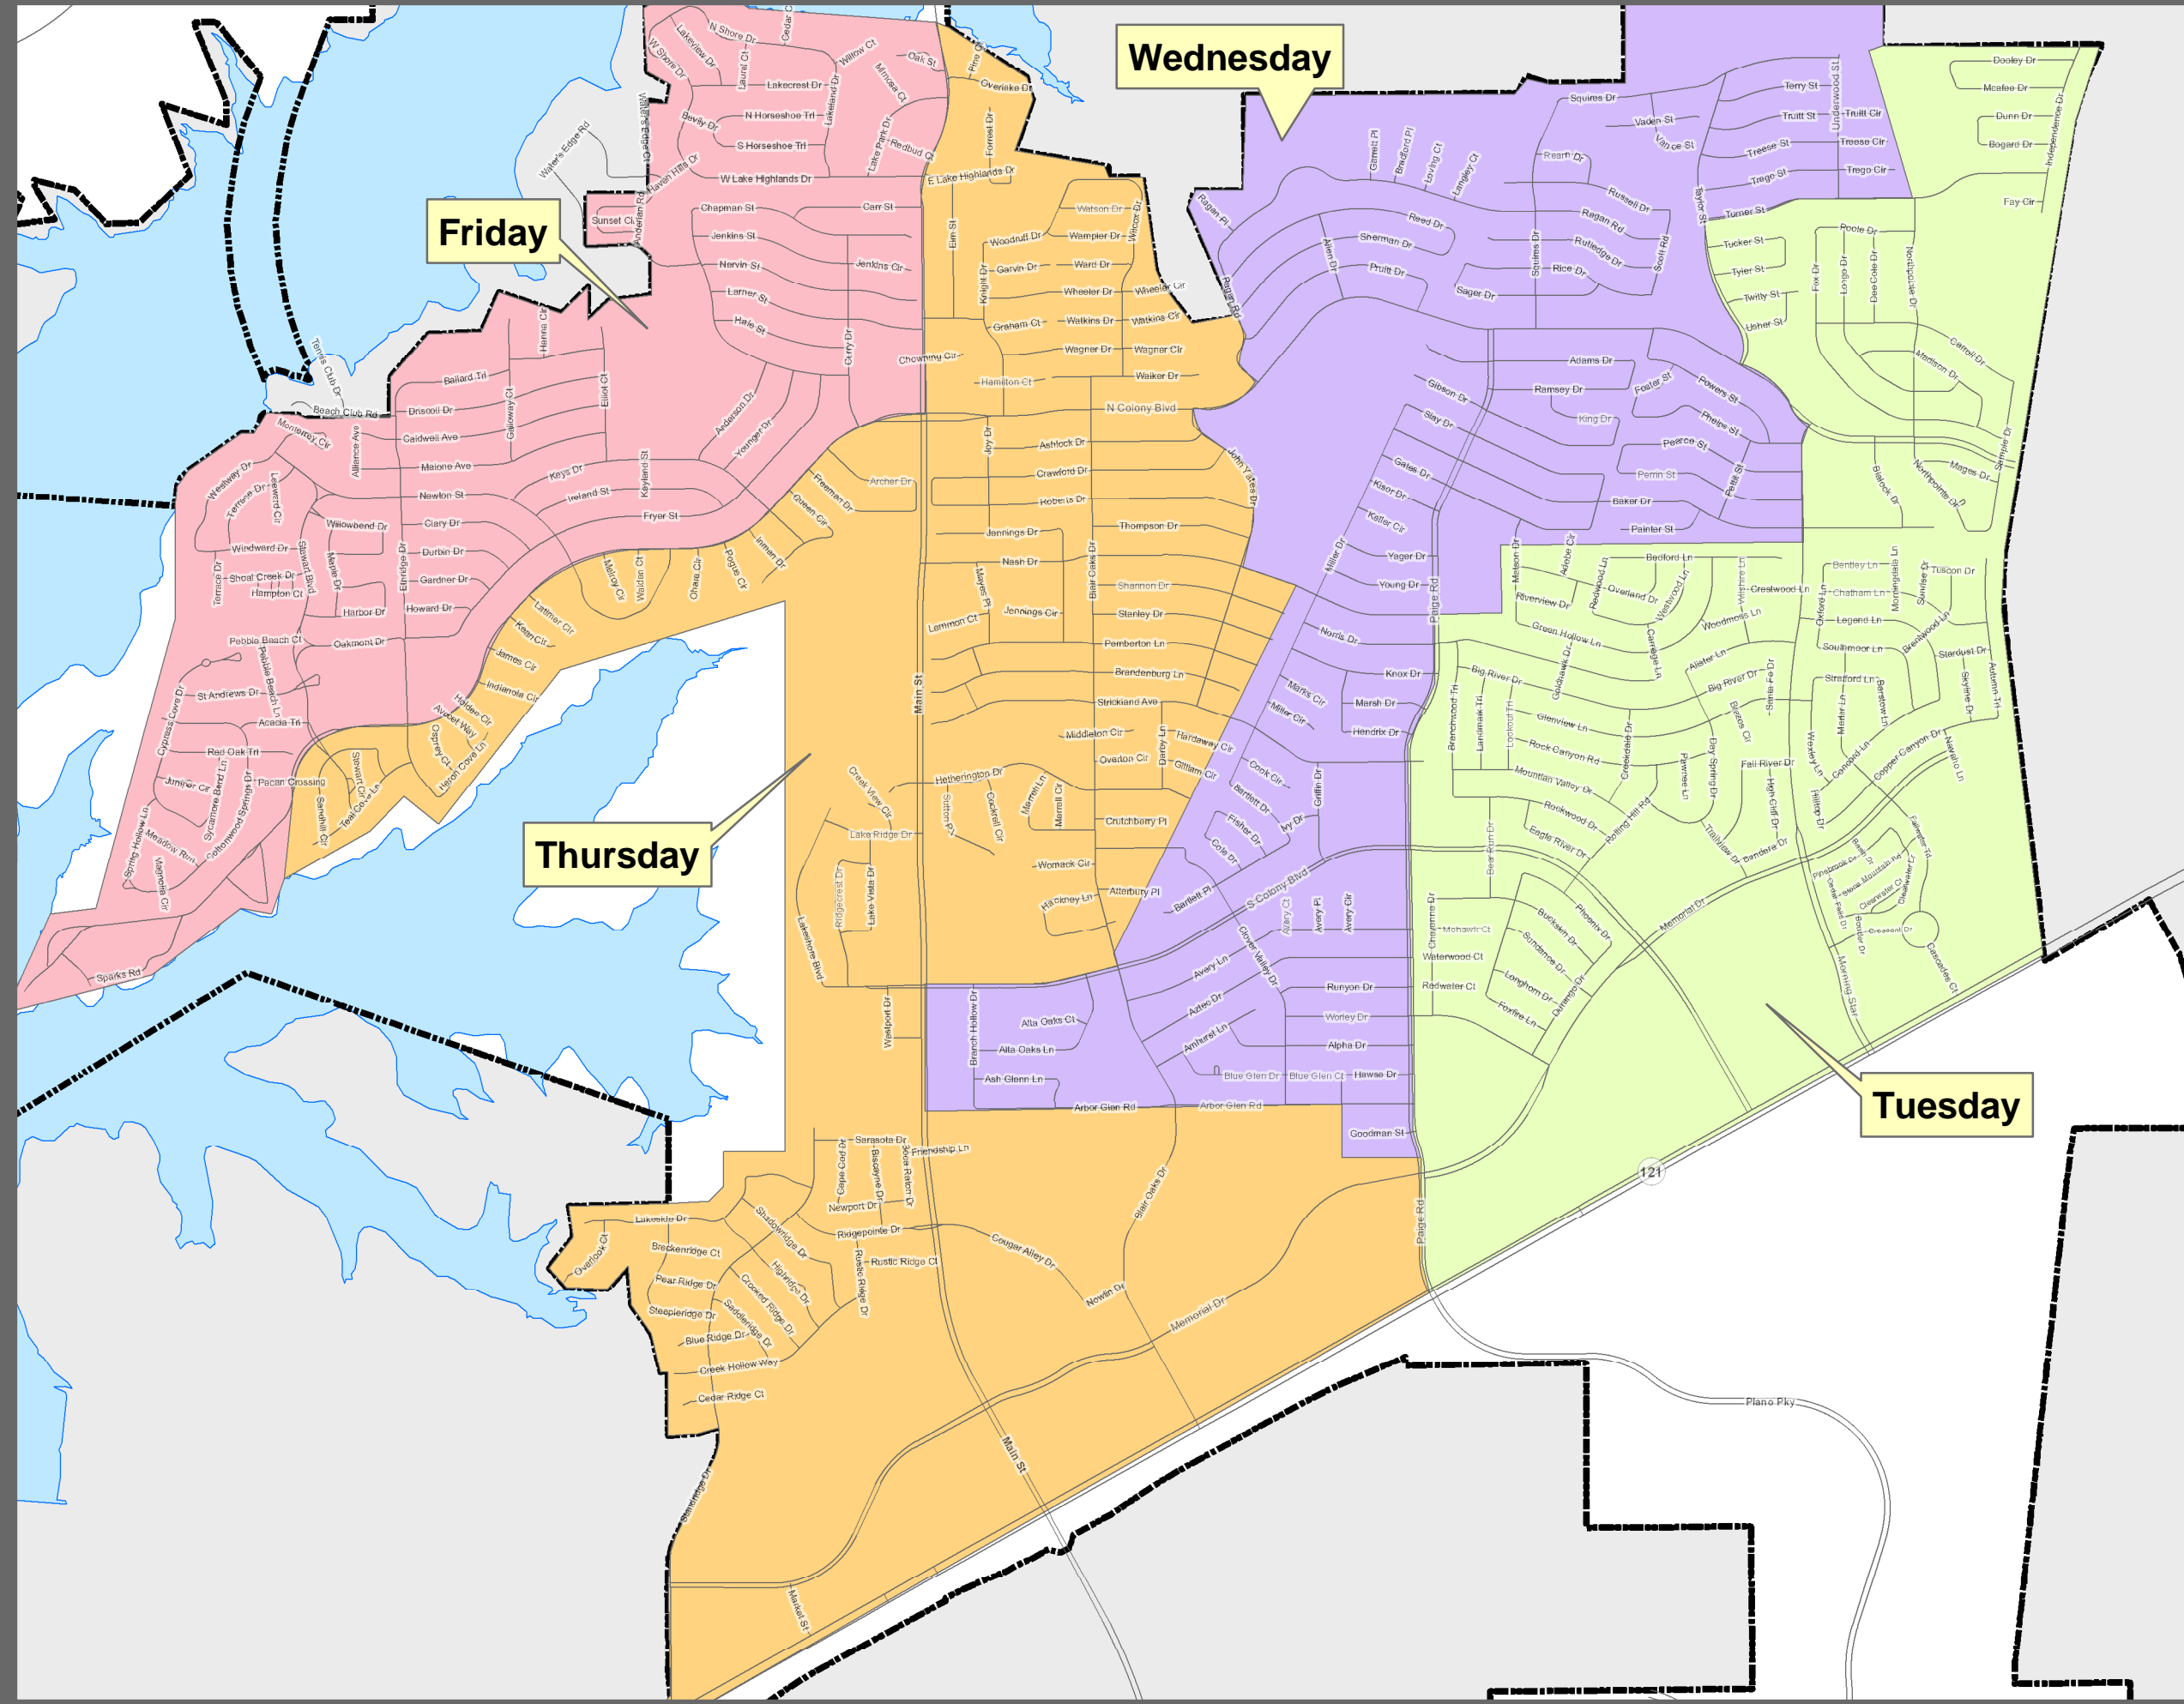

City of The Colony

- Trash & Recycling Schedule -

Legend

-  Roads
-  Lake Lewisville
-  City Limits

Routes

-  Friday
-  Thursday
-  Tuesday
-  Wednesday

Wednesday

Friday

Thursday

Tuesday

The Colony Planning & Development Department does not guarantee the correctness or accuracy of any features on this map. The City of The Colony assumes no responsibility in connection therewith.